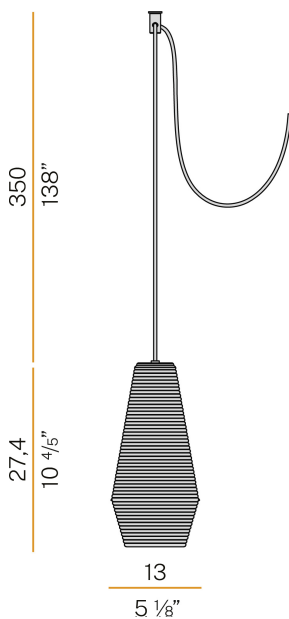

PANZERI

Olivia

220-240V AC

M09756.000.0200

black/tobacco diffuser

Data sheet

CODE	M09756.000.0200
SYSTEM POWER CONSUMPTION	max 57W
LIGHT SOURCE	LED retrofit / halogen
LIGHT SOURCE KIT	* included
COMPATIBLE SOURCES	LED retrofit bulb 8W E27 2700K Ra80 1050lm (no dimming) * / max 57W E27
COLOUR TEMPERATURE	2700K Ra>80
LIGHT DISTRIBUTION	diffused
POWER SUPPLY	220-240V AC
FREQUENCY	50/60Hz
NOMINAL LUMINOUS FLUX	1050lm
WEIGHT	1,04 Kg
PROTECTION DEGREE	IP20
COLOUR TOLLERANCES	SDCM <6
PACKING DIMENSIONS (CM)	0,0 x 0,0 x 0,0

Multiple suspension lighting fixture for interiors, with direct and indirect light emission. Rough aluminium structure.

Diffuser in blown glass with white, crystal, steel, amber, bronze, tobacco or green ribbing finish.

Turned pickled sheet metal closing disk in black or mat brass polyacrylic paint. 3,5m (137,8") long suspension and power cable in PVC with black fabric covering. Provided without power canopy, complete with polycarbonate hook.

Technical drawing